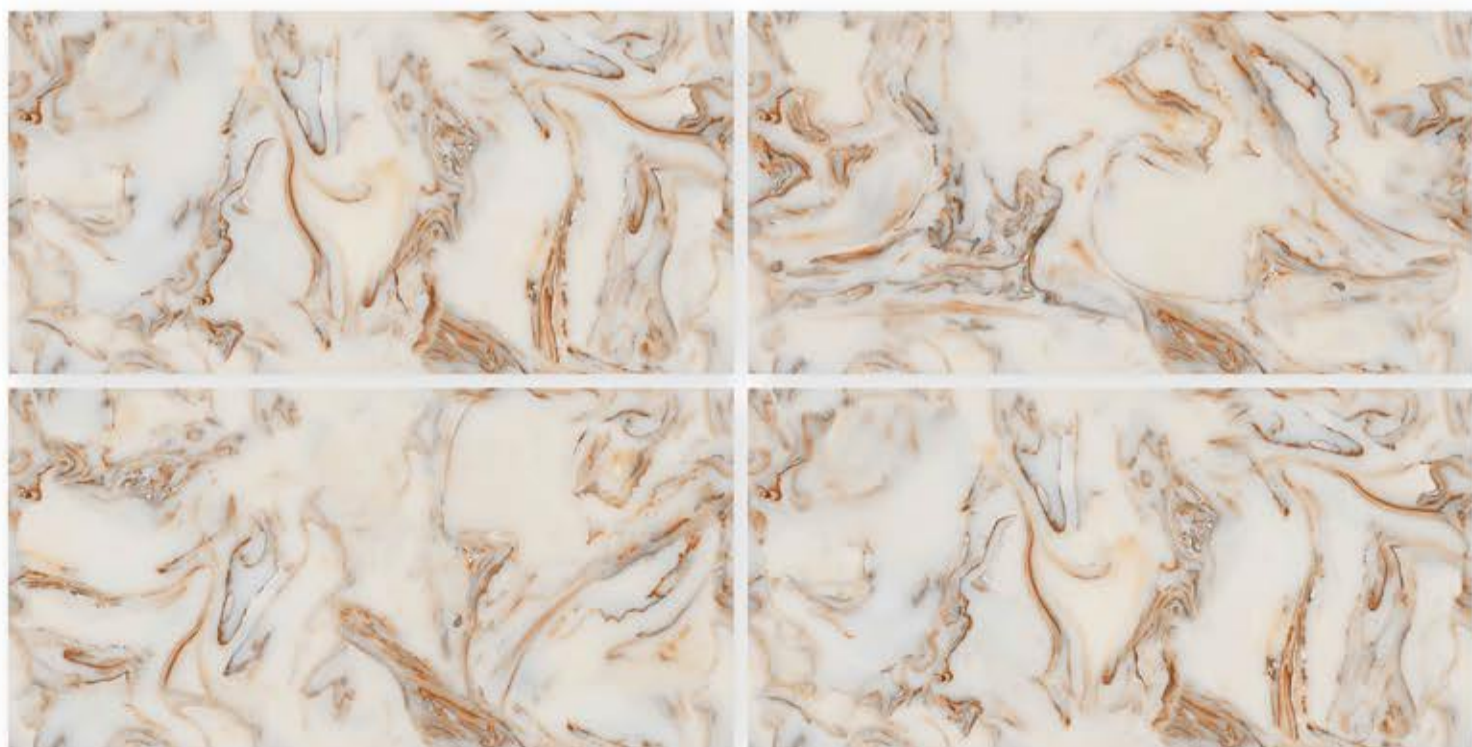

Size : 600 X 1200 MM

Surface : Endless

Random : 3