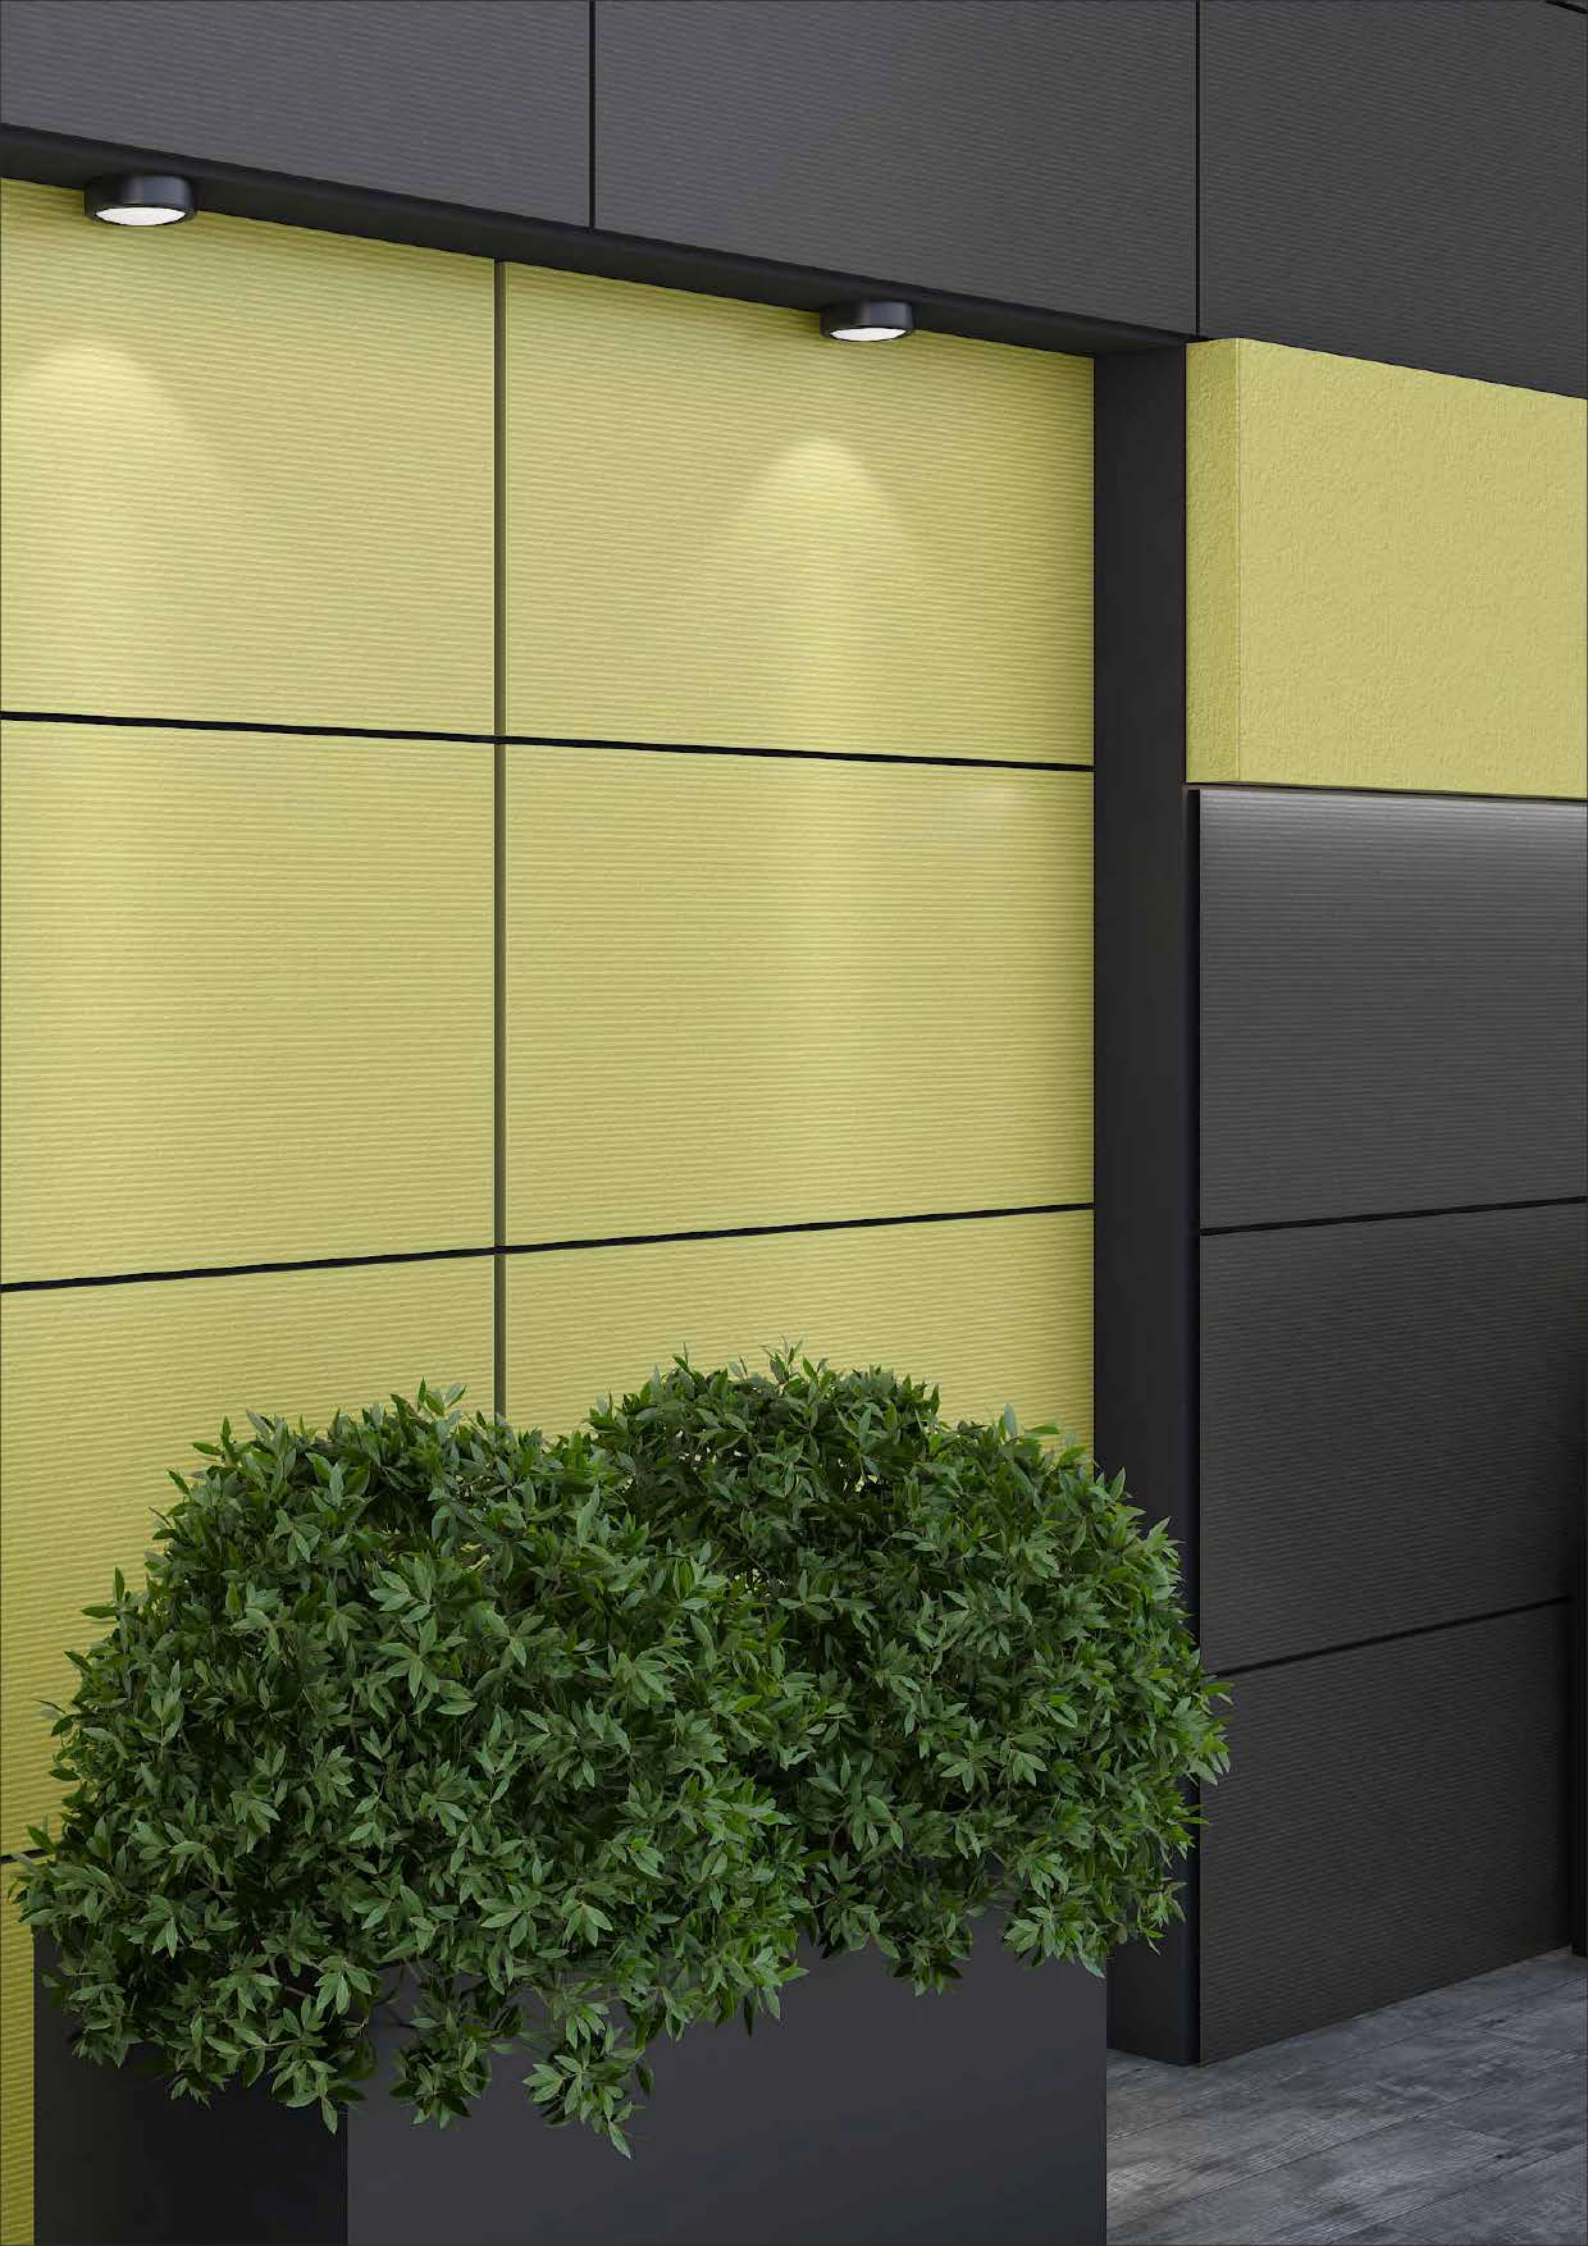

LINER PUNCH

BLAST PUNCH

LINER PUNCH

BLAST PUNCH

TC LIGHT GREEN - 600x600mm | 600x1200mm

PASTEL
COLORS

TC LIGHT BLUE - 600x600mm | 600x1200mm

LINER PUNCH